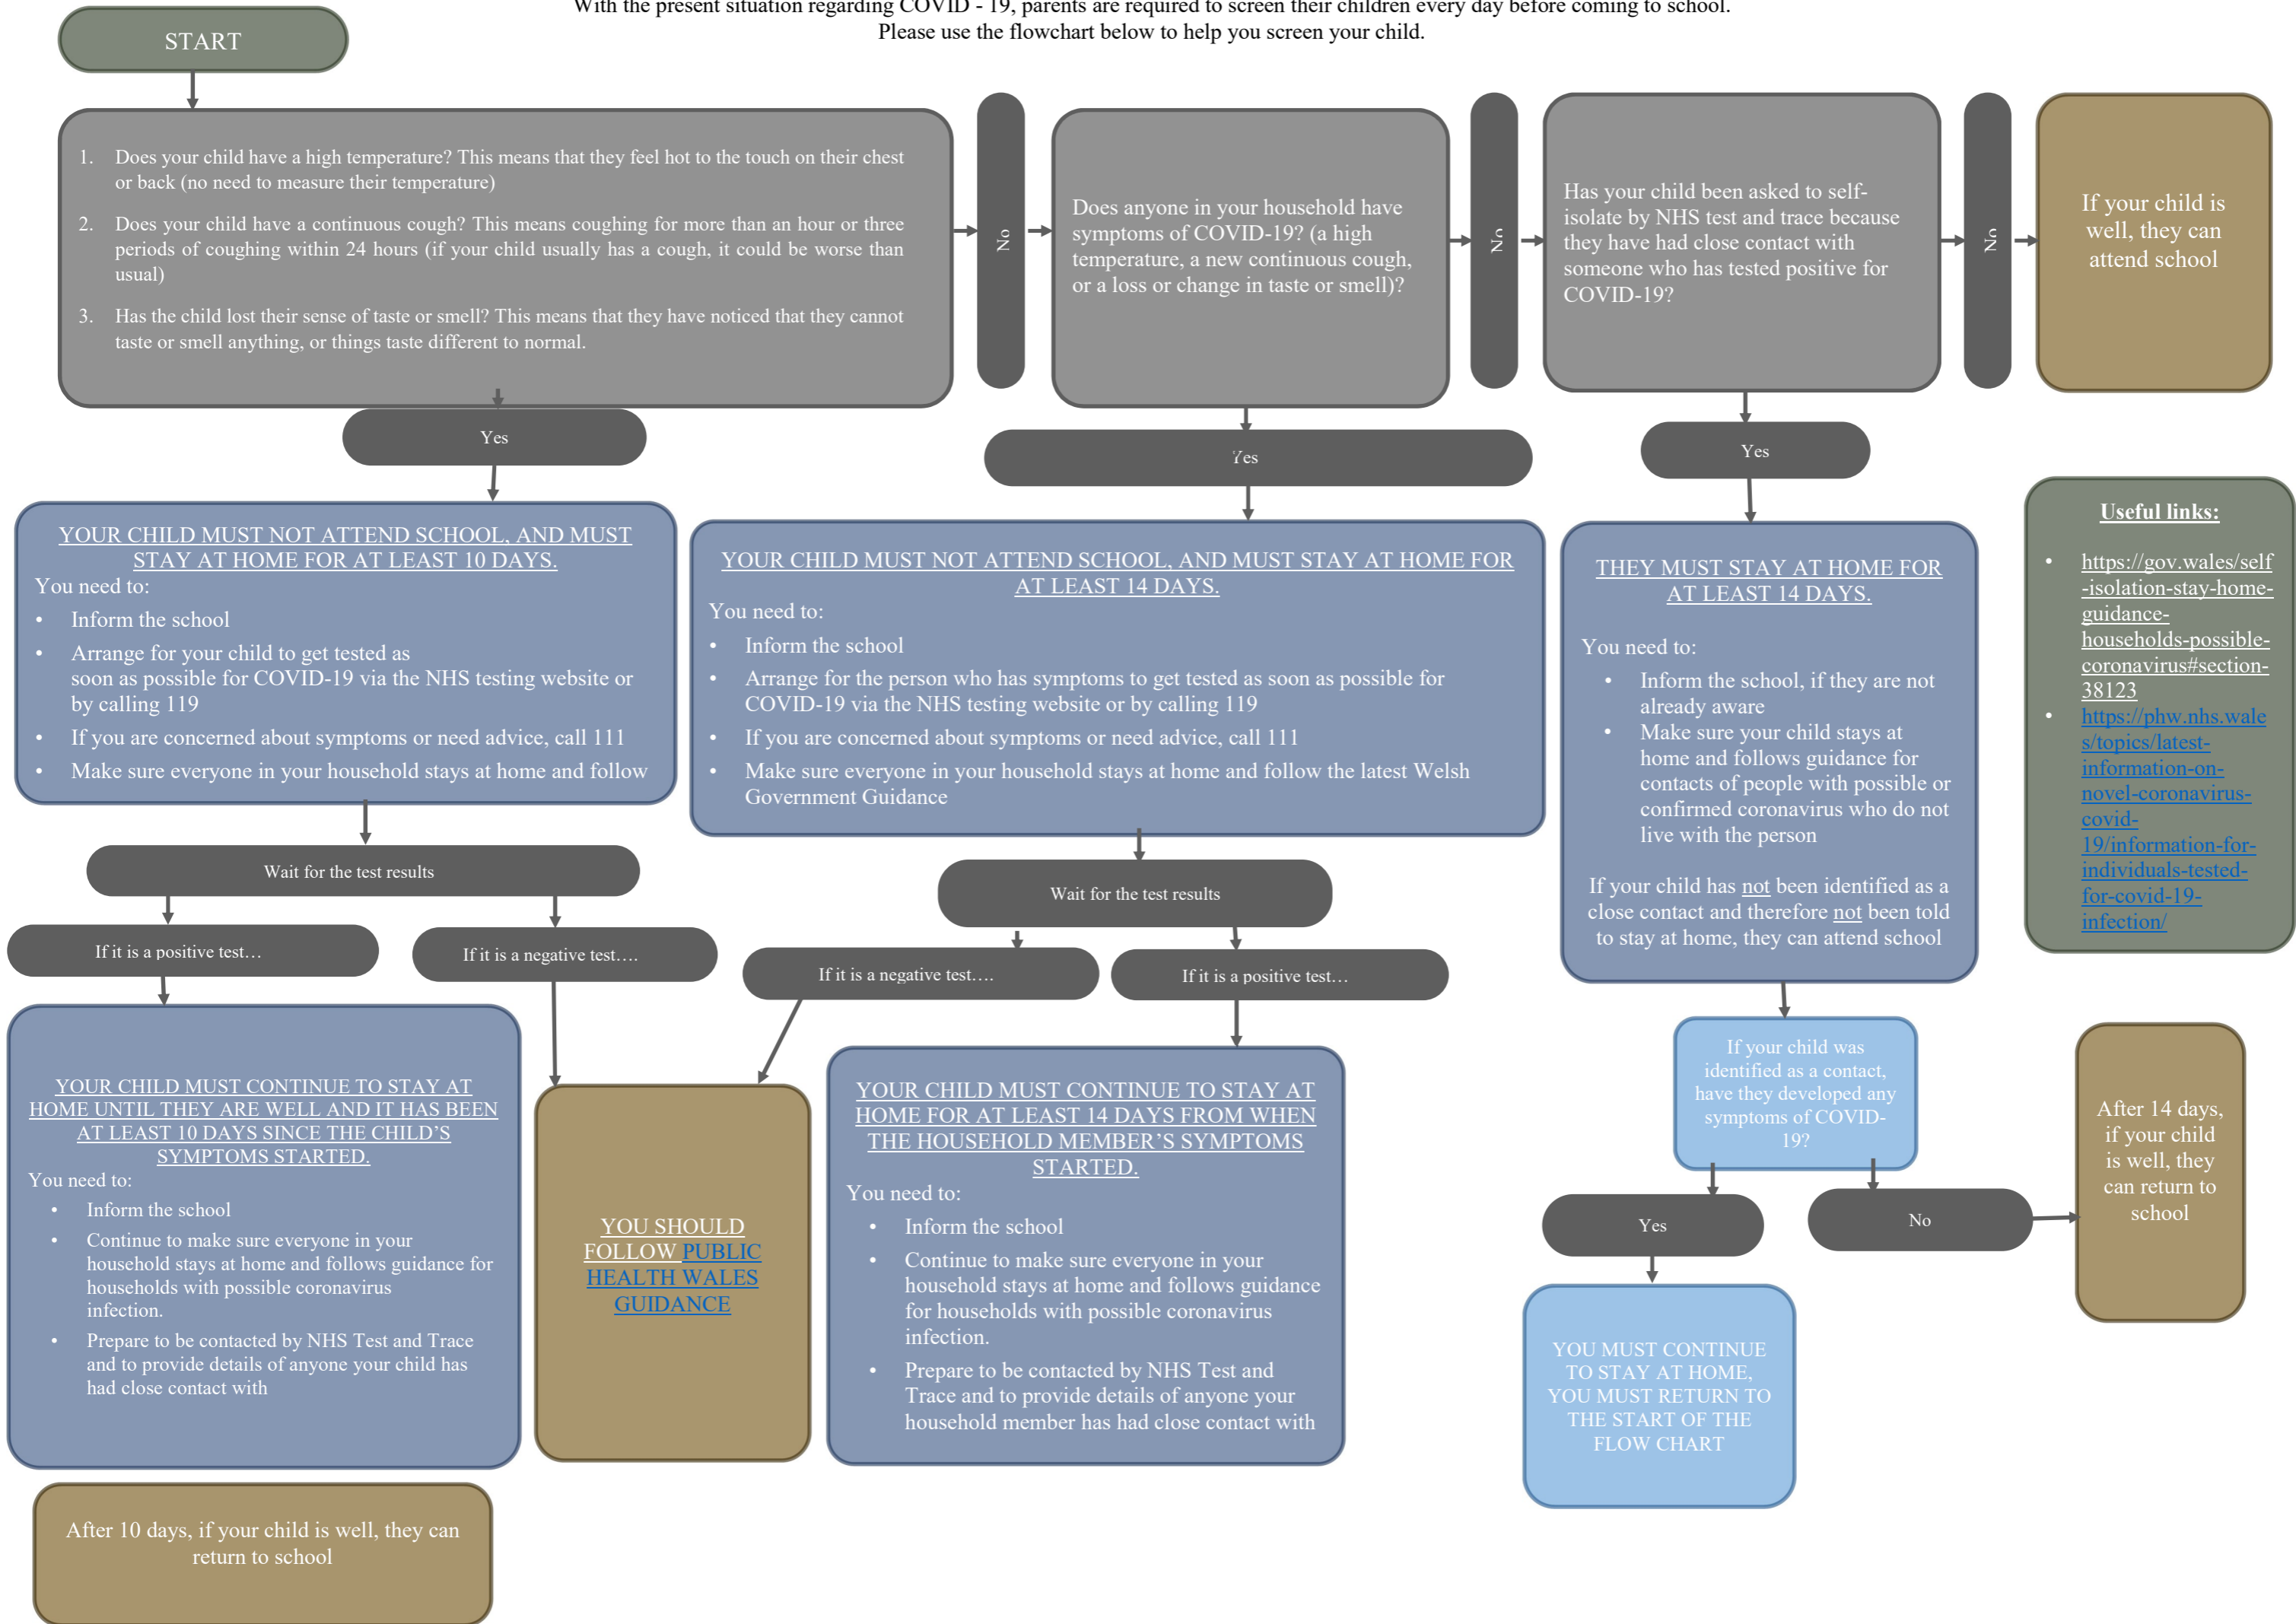

With the present situation regarding COVID - 19, parents are required to screen their children every day before coming to school.  
Please use the flowchart below to help you screen your child.

**Useful links:**

- <https://gov.wales/self-isolation-stay-home-guidance-households-possible-coronavirus#section-38123>
- <https://phw.nhs.wales/topics/latest-information-on-novel-coronavirus-covid-19/information-for-individuals-tested-for-covid-19-infection/>